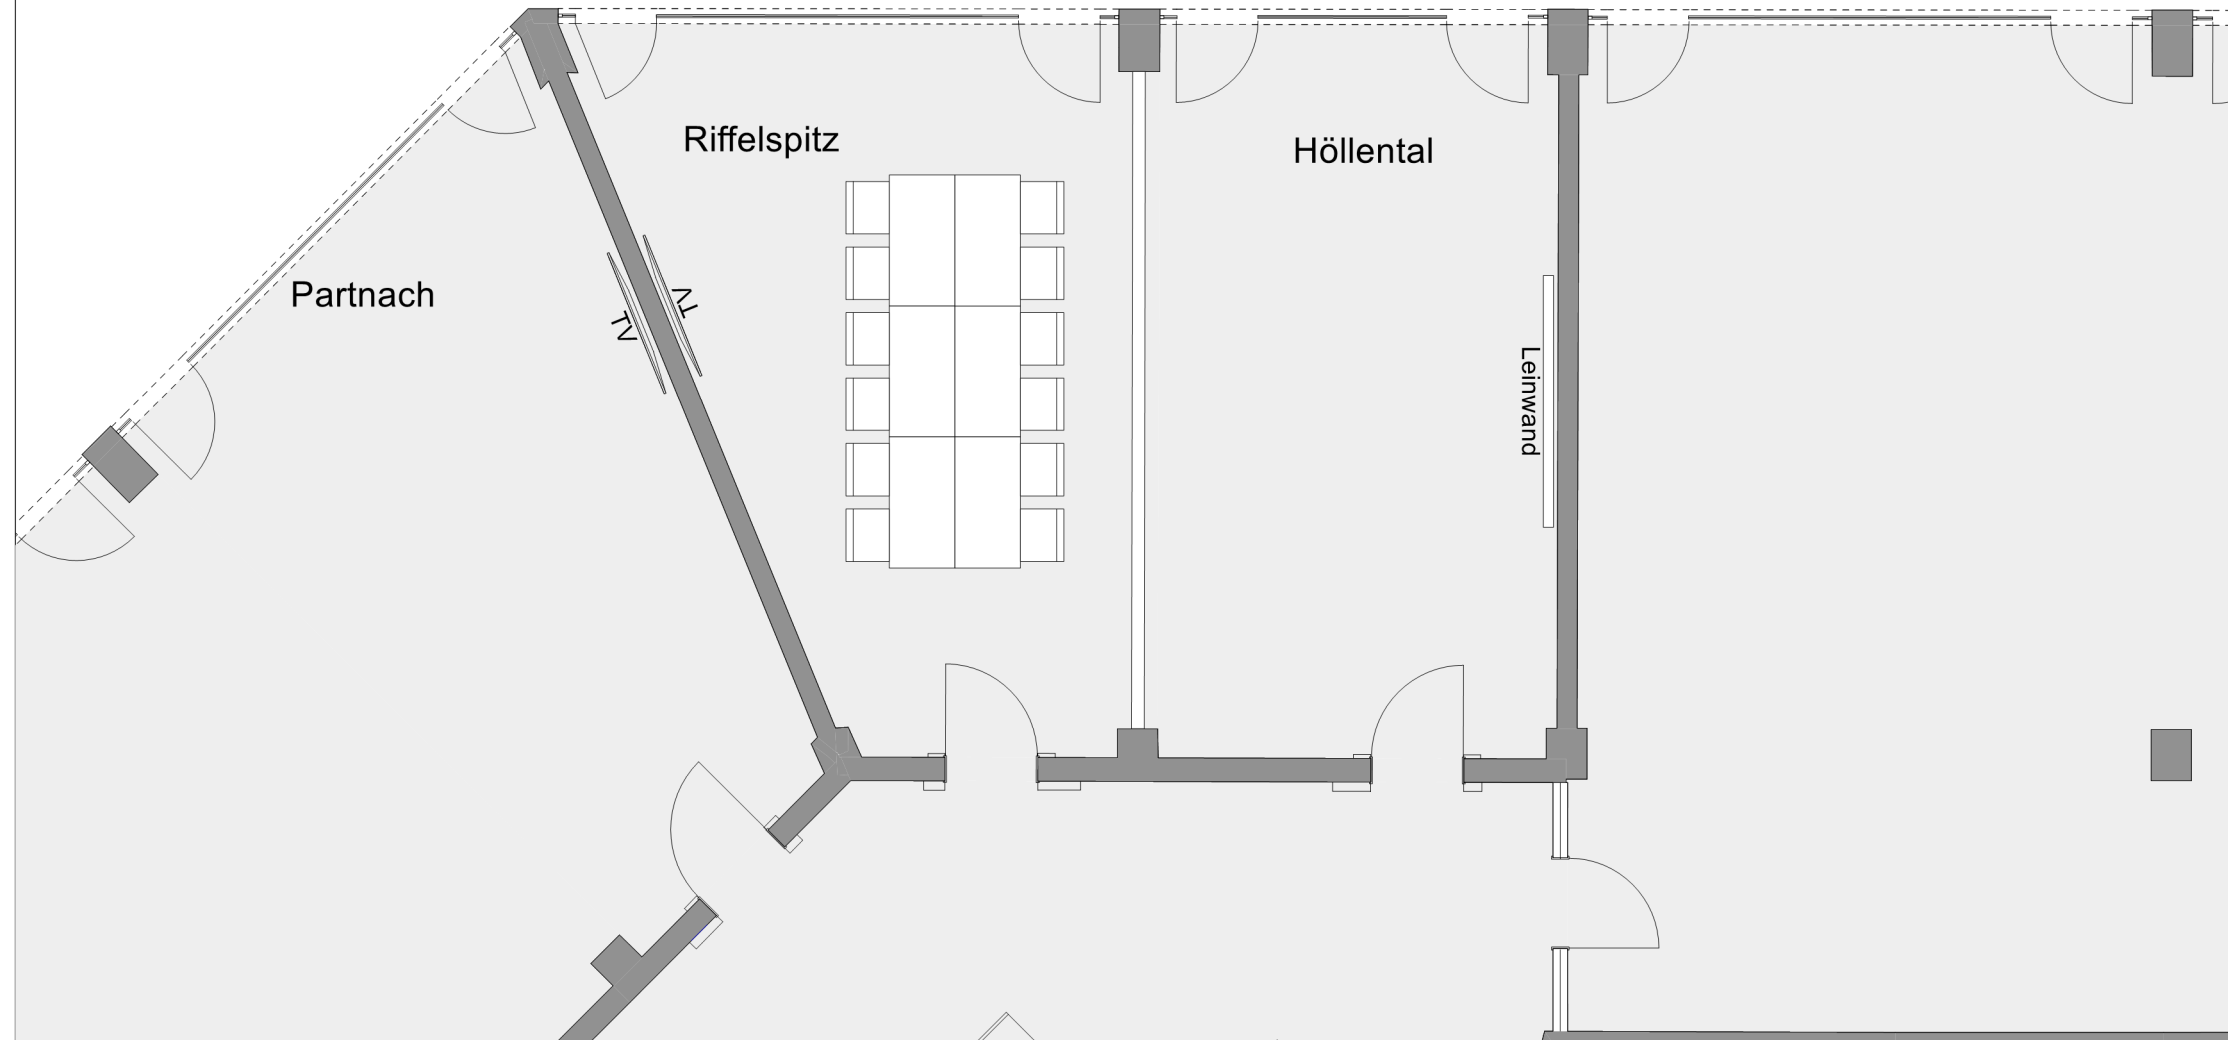

**HOTEL AM BADERSEE**  
ZUGSPITZDORF GRAINAU

**Floor:**  
Floor 1

**Room:**  
Riffelspitz

**Setup:**  
Block

**Persons:**  
12 Persons

Dream away, breathe in the atmosphere, be inspired and indulge your senses.  
Welcome to Hotel am Badersee.